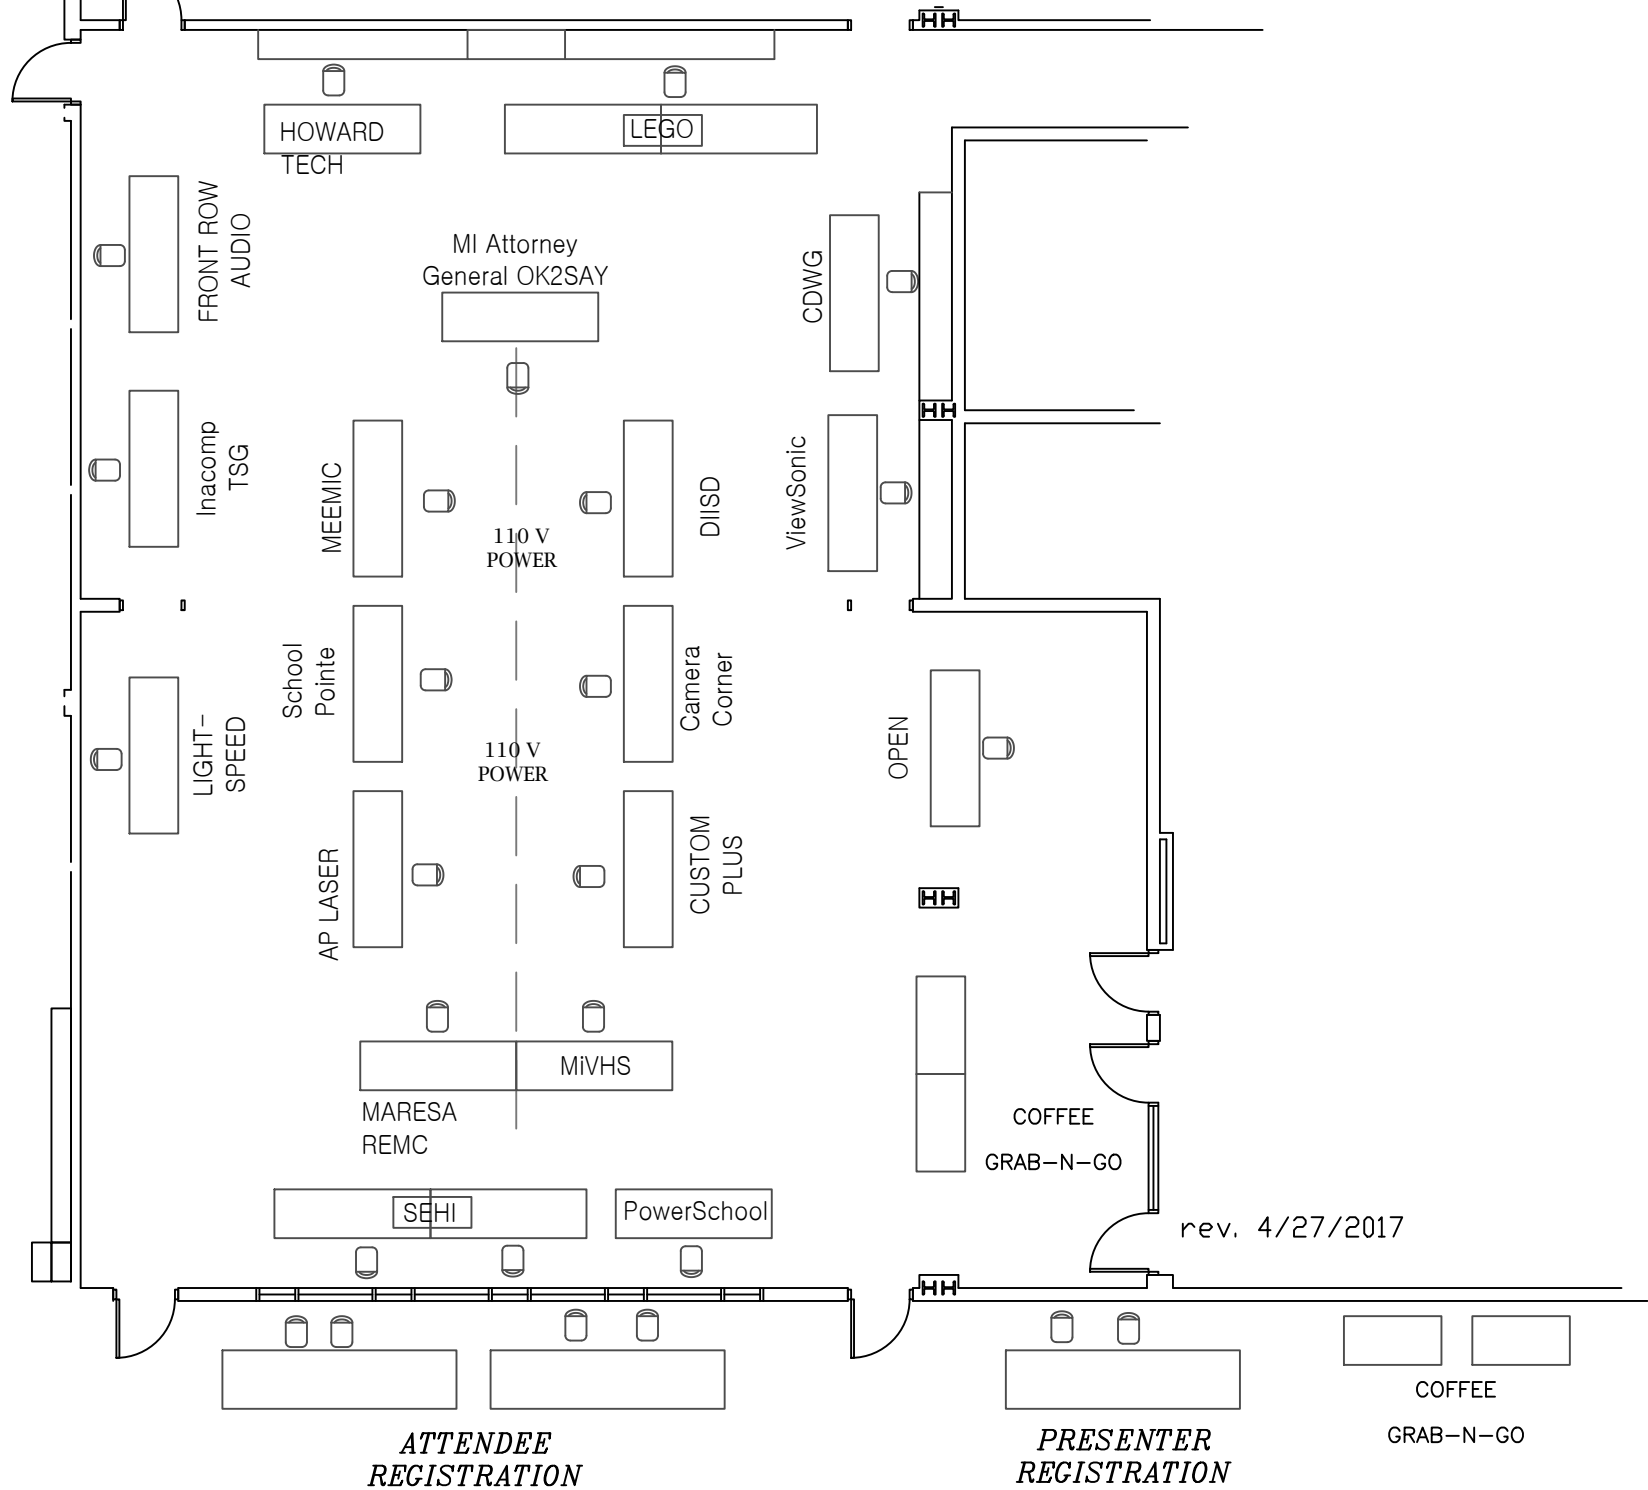

VENDOR AREA - KHS CAFETERIA

**ATTENDEE
REGISTRATION**

**PRESENTER
REGISTRATION**

COFFEE
GRAB-N-GO